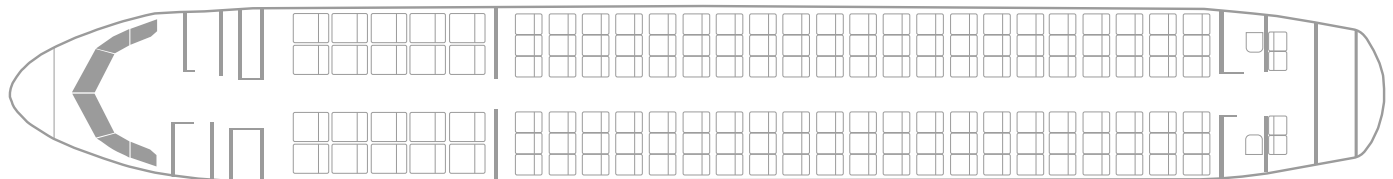

BOEING 737

146 SEATS

coloured by you
white

BAGGAGE

44 m³

RANGE

3 115 NM

CRUISING SPEED

523 knots

CABIN DIMENSIONS

Height - 2,16 m

Length - 38,02 m

Width - 3,53 m

+351 912 310 330

sales@flywhite.com